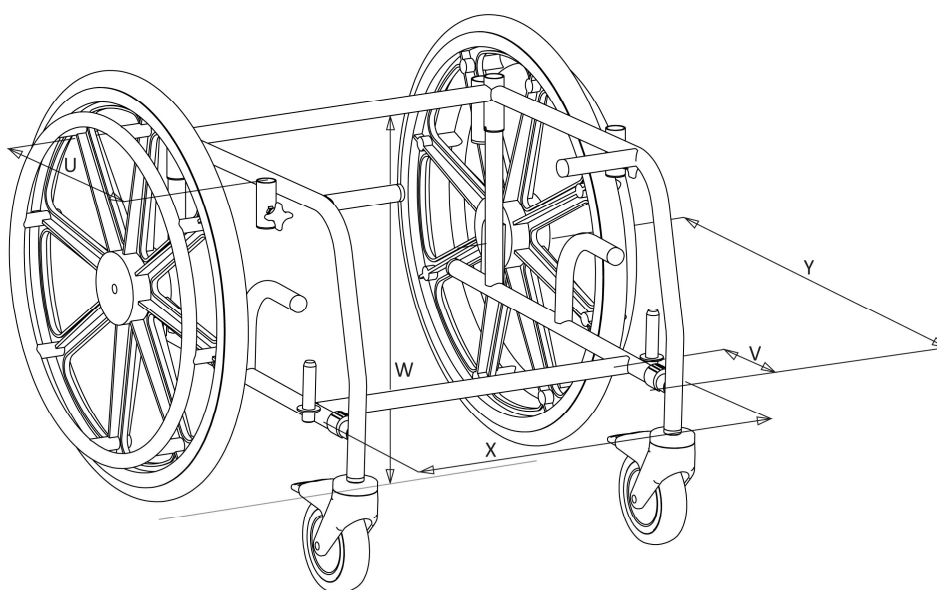

## T70 Specifications

Dimension	Description	Std (mm)
<b>Width (X)</b>	Width (from outside of frame)	
	• 17" Frame	<b>440</b>
	• 19" Frame	<b>490</b>
	• 21" Frame	<b>540</b>
<b>W</b>	Floor to underside of Rear Cross Bar	<b>470</b>
<b>Y</b>	Front of frame to rear of frame (Modifications to rear only)	<b>510</b>
<b>U</b>	Centres of arm rest sockets	<b>270</b>
<b>V</b>	Front cross bar to front of frame	<b>110</b>